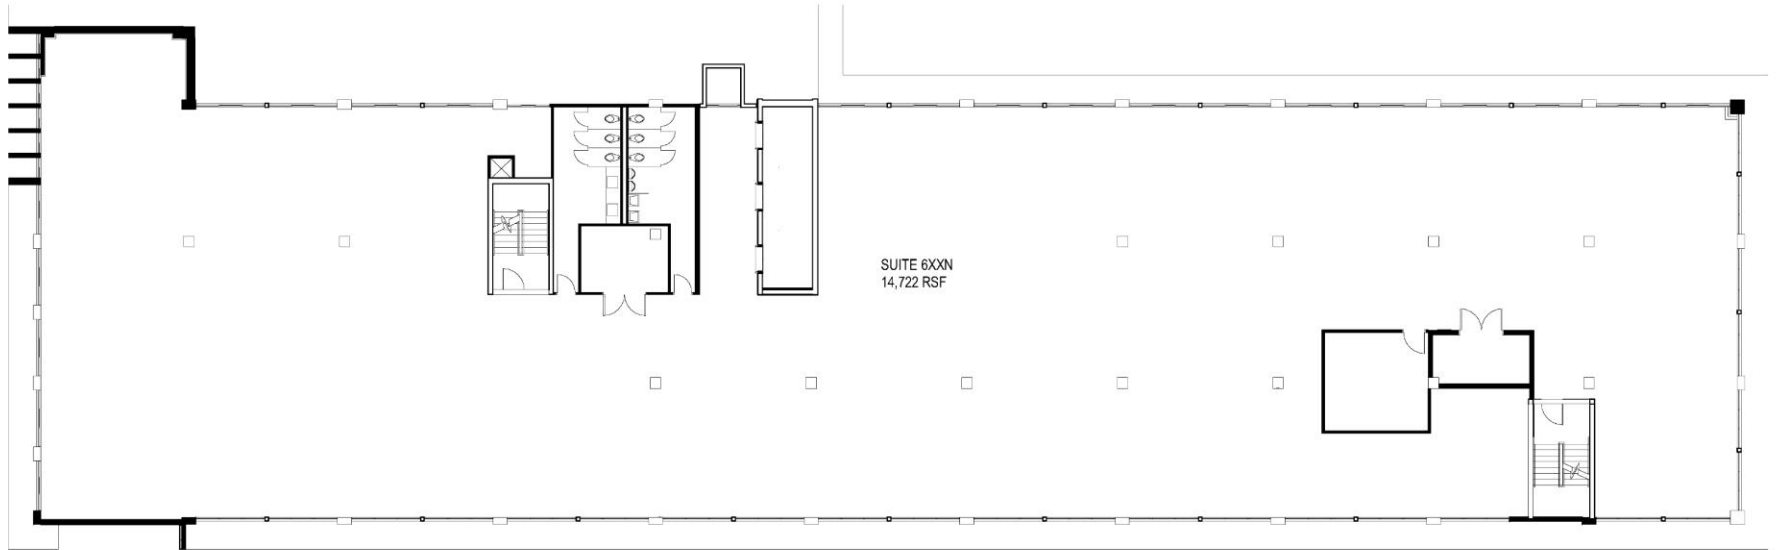

1776 Peachtree

Suite 600N – 14,722 RSF

SUITE 6XXN
14,722 RSF

1 LEVEL 06 - 6XXN
1/16" = 1'-0"

LEASING CONTACTS

SAM HIGGINS
404.713.5951
SH@PARKSIDEPARTNERS.COM

KYLE JENKS
404.660.9494
KJ@PARKSIDEPARTNERS.COM